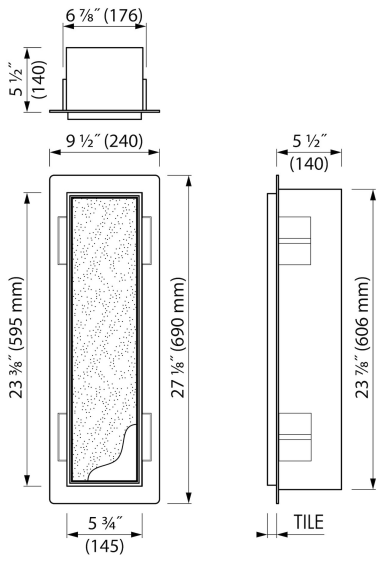

TECHNICAL DRAWINGS

Sales Office USA

ESS USA
561 Acorn Street, Unit M | Deer Park, NY 11729
T. (888) 317-7927 | F. (888) 488-1617
sales@easydrainusa.com | www.easydrainusa.com

Manufacturer

Easy Sanitary Solutions
Warschauerstraße 1 | 48455 Bad Bentheim | Germany
T. +49 (0) 59 24 29 91 568 | F. +49 (0) 59 24 29 91 537
info@esspost.com | www.easydrain.de